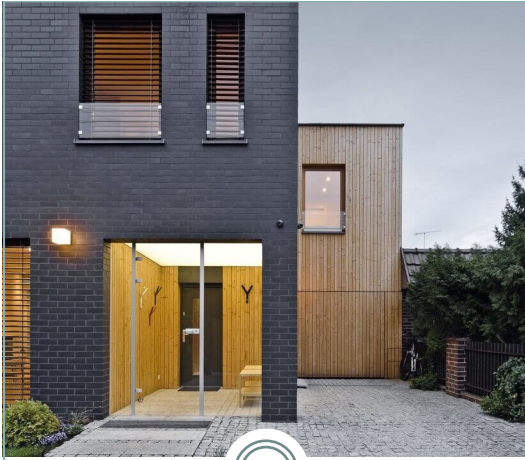

Let us help you bring your vision to life with our high-quality manufactured thin bricks!

Welcome to our manufactured thin bricks! We offer two styles of thin brick products that combine the timeless appeal of traditional brick with the convenience and versatility of a thinner profile. Whether you're looking to enhance the exterior of your home, create an eye-catching accent wall, a fireplace or add a touch of charm to your commercial space; our collection of thin bricks offers authenticity, versatility and style. Our thin bricks are designed to be easy to install, lightweight, making them an excellent choice for residential and commercial projects alike.

Explore our selection below to find the perfect thin brick solution for your project:

1. Brick Wire Cut: (edgier, relatively modern brick type which has become very popular over the past few decades)

White Opal- A smooth, cream white brick that adds a touch of modern elegance to any space.

Graphite Grey- A sleek and sophisticated gray brick, perfect for contemporary designs.

2. Brick Tumbled: (an antique look, contains more texture and variations)

White Opal- Create a shabby-chic or coastal-inspired look with these whitewashed bricks, perfect for a vintage aesthetic.

Custom Blend Option: Pick any color from a palette and we will create your personalized brick color that suits your style. Customization charges will apply.

Please note that the colors and textures shown in this catalog are for reference only. Due to variations in computer screens and the manufacturing process, actual products may slightly differ. We recommend requesting physical samples or visiting our distributor/dealer showroom to experience the true beauty of our thin bricks.